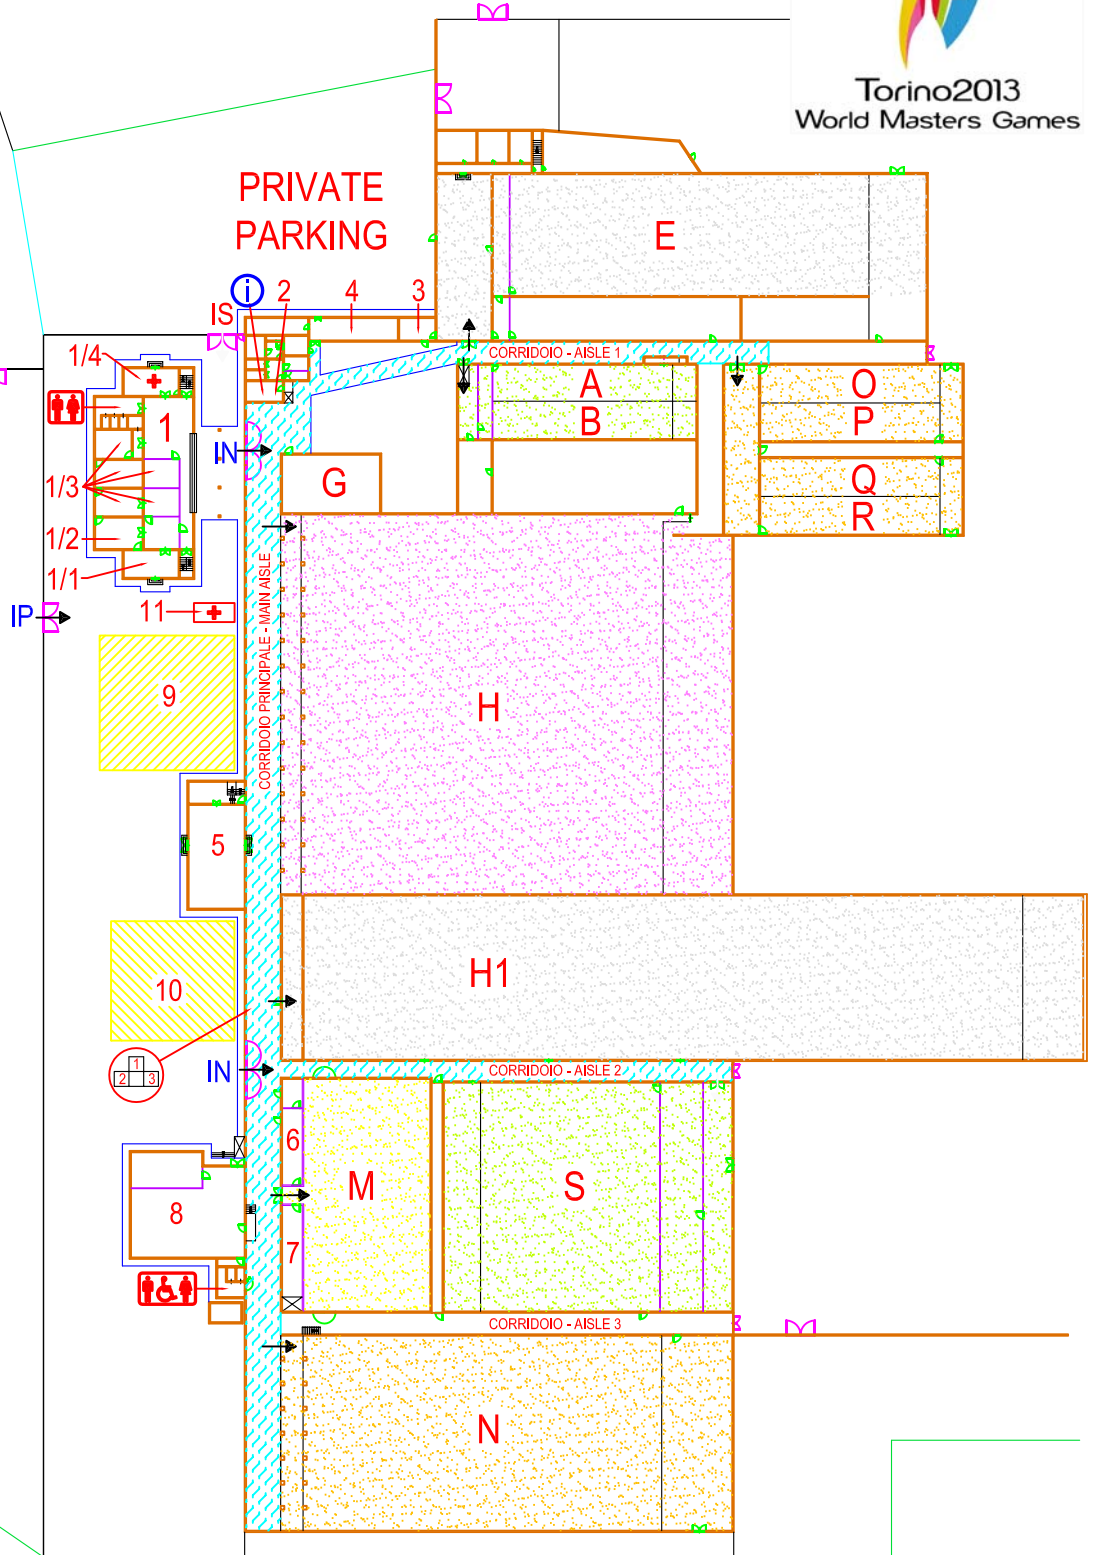

PLANIMETRIA T.S.N. SEZIONE di TORINO  
 PLAN of the SHOOTING RANGE of TURIN

PUBLIC  
 PARKING

PRIVATE  
 PARKING

IP	INGRESSO PRINCIPALE	MAIN ENTRANCE	E	STAND 50m FUCILI AVANCARICA	STAND 50m MUZZLE LOADING RIFLE
IS	INGRESSO SECONDARIO	SECONDARY ENTRANCE	A/B	STAND 25m PA	STAND 25m RAPID FIRE PISTOL
IN	ACCESSO AGLI STAND (anche mezzi di soccorso)	ACCESS TO STANDS (also for rescue vehicles)	O/P/Q/R	STAND 25m PGC - PSP - PS	STAND 25m PISTOL - STANDARD PISTOL
1	PALAZZINA UFFICI	OFFICE BUILDING	H	STAND 50m CL3p - CS3p - CLT - CST	STAND 50m RIFLE 3 POSITIONS - RIFLE PRONE
1/1	PRESIDENZA	CHAIRMANSHIP	H1	STAND 100m FUCILI AVANCARICA - EX ORDINANZA	STAND 100m MUZZLE LOADING RIFLE - EX ORDINANZA
1/2	SALA RIUNIONI	MEETING ROOM	M	STAND 25m PISTOLE AVANCARICA	STAND 25m MUZZLE LOADING PISTOL
1/3	SEGRETERIA	SECRETARY	N	STAND INDOOR P10 - C10	INDOOR STAND AIR PISTOL - AIR RIFLE
1/4	SALA MEDICA	MEDICAL ROOM		STAND 50m PL - BENCH REST	STAND 50m PISTOL - BENCH REST
2	DIREZIONE DI TIRO	SHOOTING EXECUTIVE TEAM	G	POSTAZIONE DOSI POLVERE AVANCARICA	STATION FOR POWDER MUZZLE LOADING
3	UFFICIO COMMISSARI	COMMISSIONER OFFICE OF	9	ZONA ESPOSITORI - ASSISTENZA TECNICA	EXHIBITORS AREA - TECHNICAL SERVICE
4	MAGAZZINO	WAREHOUSE	10	CATERING	CATERING
5	SALONE CONFERENZE - SALA STAMPA	CONFERENCE ROOM - PRESS ROOM	11	AMBULANZA	AMBULANCE
6	SALA RISULTATI	RESULTS ROOM		UFFICIO INFORMAZIONI - ACCESS POINT	INFO POINT - ACCESS POINT
7	SALA CONTROLLO CLASSIFICHE	RANKING CONTROL ROOM		ZONA PREMIAZIONI	AREA FOR MEDAL CEREMONY
8	BAR - INTERNET POINT - Wi-Fi.	BAR - INTERNET POINT - Wi-Fi.		SERVIZI IGIENICI	TOILETS